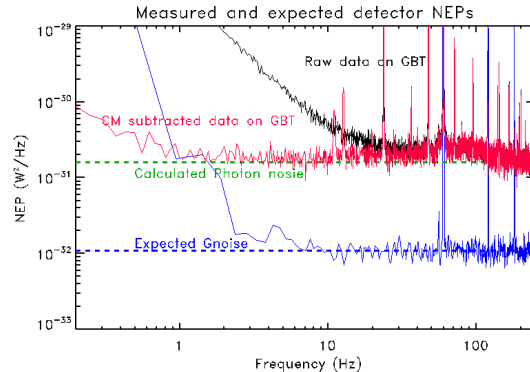

Microwave SQUID readout

33-channel uMUX

20mm x 4 mm

Stanchfield et al Proc of SPIE (2016)

SLAC CMB-S4 Meeting