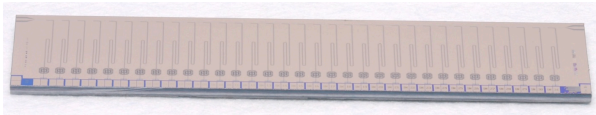

Microwave SQUID readout

33-channel uMUX

20mm x 4 mm

Stanchfield et al Proc of SPIE (2016)

SLAC CMB-S4 Meeting