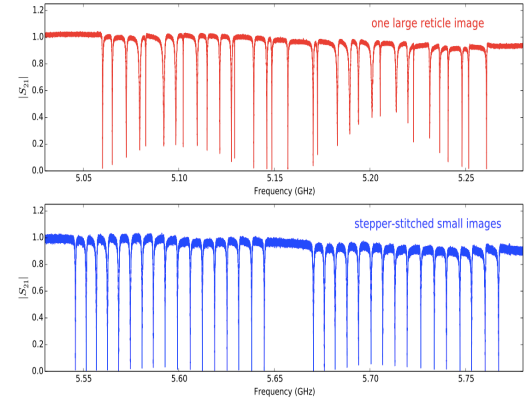

Microwave SQUID readout

33-channel uMUX

20mm x 4 mm

Stanchfield et al Proc of SPIE (2016)

SLAC CMB-S4 Meeting