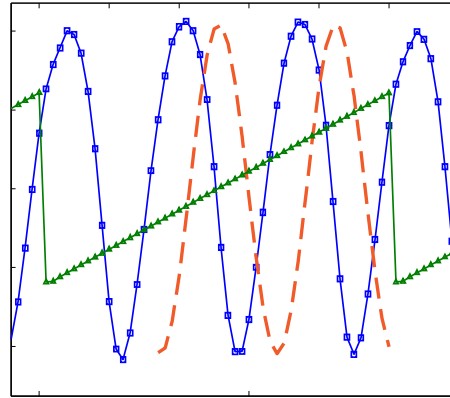

Microwave SQUID readout

33-channel uMUX

20mm x 4 mm

Stanchfield et al Proc of SPIE (2016)

SLAC CMB-S4 Meeting